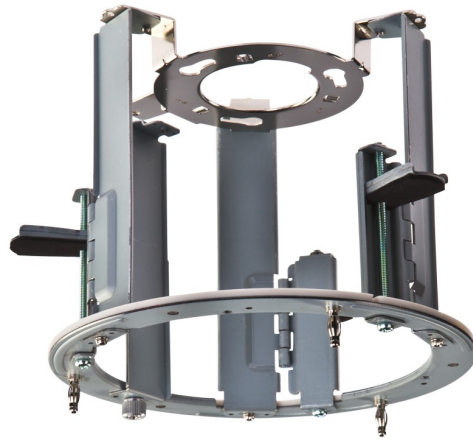

GBR-IC03

Ceiling Flush Mount Adapter

SPECIFICATIONS

Suitable for	GCA-C0345P
Body material	Steel
Colour	Grey
Dimensions w*h*d	ø 179 x 155 mm