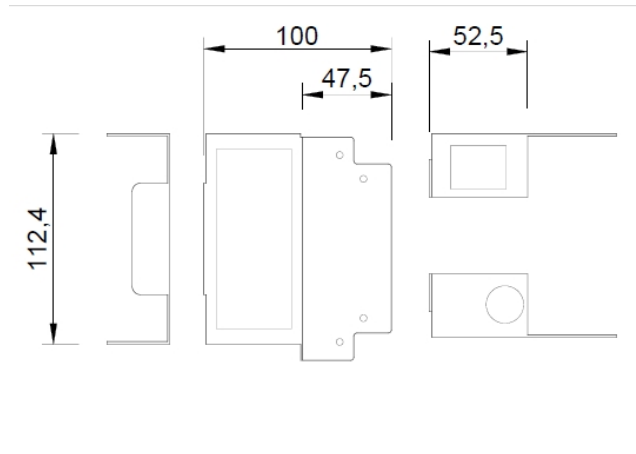

GAM-B0103A

Power Supply Bracket

- Attach the power supply directly to the monitor
- VESA Wall Mount Compatible

SPECIFICATIONS

Suitable for	GML-1730M, GML-1930M, GML-1931M
Vesa Mount	75 ~ 100 mm
Material	Steel
Colour	Black
Weight	0.115 kg
Dimensions w*h*d	100 x 112.4 x 34 mm

DIMENSIONS

GAM-B0103A and Power Supply attached on a GML-1930M