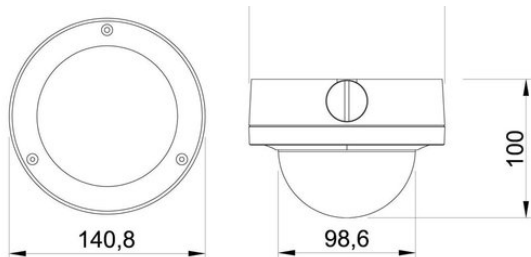

## 4 MP Vandal Proof Fixed Dome Camera with IR LED WDR

- 4 Megapixel IP Camera with Full HD 1080P real time video
- H.264 & MJPEG compression modes
- Varifocal Lens: f = 2.8 - 12 mm
- 0 Lux: Integrated LED IR Illuminator to see even in total darkness
- Vandal Resistant Dome (IK10)
- Weatherproof Outdoor Installation (IP67)
- Built in analytics function, motion detection, trip wire, intrusion detection, tamper detection

## DIMENSIONS (mm)