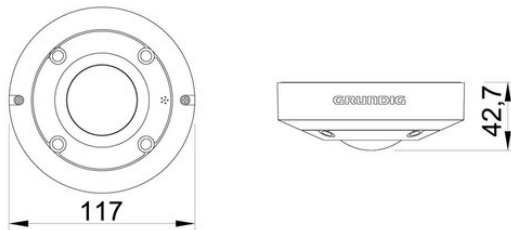

DIMENSIONS (mm)

ACCESSORIES

GBR-WA07

GBR-AM05

GBR-IC07