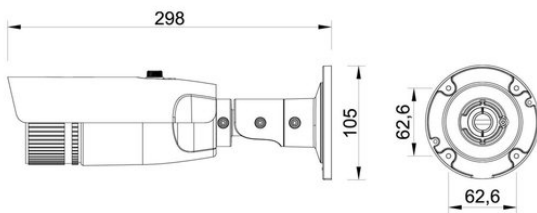

## 4MP Bullet Outdoor Camera with IR LEDs, WDR

- 4 Megapixel IP Camera with real time video streaming
- H.264 & MJPEG compression modes
- Motorized Vario Focal lens
- 0 Lux: Integrated LED IR Illuminator to see even in total darkness
- Weatherproof Outdoor Installation (IP67)
- Built in analytics function, motion detection, trip wire, intrusion detection, tamper detection

## DIMENSIONS (mm)