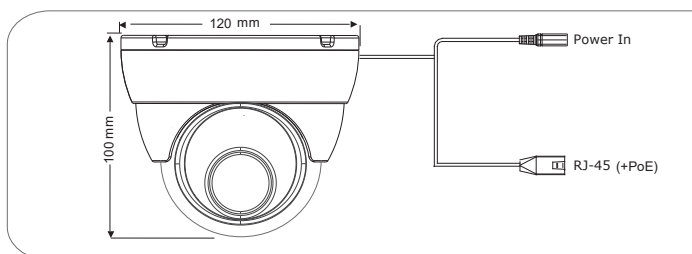

# IR VARI-FOCAL DOME CAMERA

DI-390IPAVF+

1/2.8" CMOS Sensor  
 2 Mega-Pixel  
 True Day & Night (IR Cut Removable)  
 H.264+ Compression  
 0 Lux (IR On) Min. Illumination

ONVIF  
 Digital WDR  
 3D Noise Reduction  
 Motion Detection and Privacy Masking  
 2.8-12mm Vari-Focal Lens

## Specifications

Camera	Video	Model	DI-390IPAVF+
		Image Sensor	1/2.8" CMOS (16:9)
		Effective Pixels	1920x1080
		Electronic Shutter	1/25s ~ 1/100000s
		Frame Rate	1-25/30FPS
		Day & Night	ICR
		Min. Illumination	Day: 0.005lux / Night: 0.0004lux (@F1.6, AGC On) 0lux with IR on
	Audio	Audio compression	No
		Communication	No
	Image Processing	Image Settings	AWB, AGC Adjustable Exposure Mode (Auto) Sharpness, Saturation, Brightness & Contrast Adjustable
		Image Enhancement	Digital WDR, ROI
		Noise Reduction	3D-DNR
		Image Orientation	Mirror/Flip
		Privacy Zone	Yes
		Motion Detection	Yes
Compression	Analytics	No	
	Video Compression	H.264+	
	Resolution	1080P (1920x1080), 720P (1280x720), D1 (704x567), CIF (480x240)	
	Multi-Stream	1920x1080 (1~30fps) / 1280x720 (1~30fps) D1 (1~30fps) / HD1 (480x240) CIF (1~30fps)	
	Bit rate	64Kbps ~ 10Mbps	
	Encode Mode	VBR/CBR	
Image Quality	Five levels under VBR; Free adjustment under CBR		

Housing	IR Distance	25m (2 High Power IR LED)
	Lens (Field of View)	2.8-12mm (95.7°-35.9°)
	Iris	Fixed Iris
	Lens Mount	Φ14 mount
	Protection Rate	Water Proof: IP66
	Bracket	3-Axis Ball
Connectivity	Dimensions	Φ119mm×82mm
	Weight(gross)	669g
	Network	RJ45 (+PoE)
	Power	DC Socket
	Analog Video Output	No
	Audio Connectivity	No
Network	SD Card	No
	RS485	No
	Alarm	No
	Remote Monitoring	IE Browsing, CMS Software, Provision Cam2 Mobile App
	User Access	Supports simultaneous monitoring for up to 4 users with multi-stream real time transmission
	Network Protocol	TCP/IP, UDP, DHCP, NTP, RTSP, PPPoE, DDNS, SMTP, FTP, SNMP
Others	ONVIF	Yes
	Ethernet	100Mbps
	PoE	Yes
	Power Supply	DC12V/~450mA / PoE/~7W
Work Environment	-30 C ~ 50 C , 10%~90% Humidity	