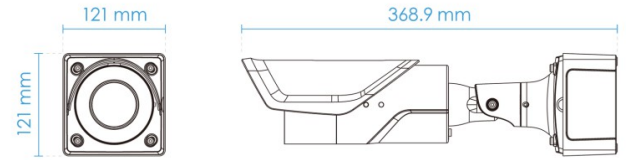

General

Connectors	RJ-45 cable connector for 10/100Mbps Network/PoE connection Audio input Audio output AC 24V power input DC 12V power input Digital input *2 Digital output *2 BNC output
LED Indicator	System power and status indicator
Power Input	IEEE 802.3af Class 0 PoE, DC 12V, AC 24V (Simultaneous Power Redundancy Supported)
Power Consumption	PoE: Max. 12.95/7.86 W (IR on/off) DC 12V: Max. 10.8/5.8 W (IR on/off) AC 24V: Max. 12.5/7.5 W (IR on/off)
Dimensions	IB9365-HT-A (4-9 mm): Ø 121 x 121 x 352.1 mm (w/ junction box) Ø 121 x 121 x 288.1 mm (w/o junction box) IB9365-HT-A (12-40mm): Ø 121 x 121 x 368.9 mm (w/ junction box) Ø 121 x 121 x 305.9 mm (w/o junction box)
Weight	IB9365-HT-A (4-9mm): 1.3 kg IB9365-HT-A (12-40 mm): 2.0 kg
Certifications	EMC: CE (EN 55032 Class A, EN 55024, EN 50121-4), FCC (FCC Part 15 Subpart B Class A), RCM (AS/NZS CISPR 32 Class A), VCCI (VCCI-CISPR 32 Class A); Safety: UL (UL 62368-1), CB (IEC/EN 62368-1, IEC/EN 60950-22, IEC/EN 62471); Environment: IK10 (IEC 62262), IP66/67 (IEC 60529); IA: BIS (IS 13252) for IB9365-HT-A (4-9mm/12-40mm) *IK10 (Metal Housing)
Operating Temperature	Starting Temperature: -10°C ~ 50°C (14°F ~ 122°F) Working Temperature: -30°C ~ 60°C (-22°F ~ 140°F) (IR off) -30°C ~ 50°C (-22°F ~ 122°F) (IR on)
Humidity	98%
Warranty	36 months

Dimensions

IB9365-HT/EHT-A(4-9mm)

w/ junction box

w/o junction box

IB9365-HT-A(12-40mm)

w/ junction box

w/o junction box

Compatible Accessories