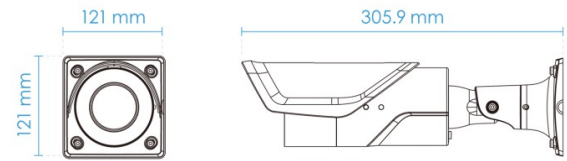

General

Connectors	RJ-45 cable connector for 10/100Mbps Network/PoE connection Audio input Audio output AC 24V power input DC 12V power input Digital input *2 Digital output *2 BNC output
LED Indicator	System power and status indicator
Power Input	IEEE 802.3af Class 0 PoE, DC 12V, AC 24V (Simultaneous Power Redundancy Supported)
Power Consumption	PoE: Max. 12.95/7.86 W (IR on/off) DC 12V: Max. 10.8/5.8 W (IR on/off) AC 24V: Max. 12.5/7.5 W (IR on/off)
Dimensions	IB9365-HT-A (4-9 mm): Ø 121 x 121 x 352.1 mm (w/ junction box) Ø 121 x 121 x 288.1 mm (w/o junction box) IB9365-HT-A (12-40mm): Ø 121 x 121 x 368.9 mm (w/ junction box) Ø 121 x 121 x 305.9 mm (w/o junction box)
Weight	IB9365-HT-A (4-9mm): 1.3 kg IB9365-HT-A (12-40 mm): 2.0 kg
Certifications	EMC: CE (EN 55032 Class A, EN 55024, EN 50121-4), FCC (FCC Part 15 Subpart B Class A), RCM (AS/NZS CISPR 32 Class A), VCCI (VCCI-CISPR 32 Class A); Safety: UL (UL 62368-1), CB (IEC/EN 62368-1, IEC/EN 60950-22, IEC/EN 62471); Environment: IK10 (IEC 62262), IP66/67 (IEC 60529); IA: BIS (IS 13252) for IB9365-HT-A (4-9mm/12-40mm) *IK10 (Metal Housing)
Operating Temperature	Starting Temperature: -10°C ~ 50°C (14°F ~ 122°F) Working Temperature: -30°C ~ 60°C (-22°F ~ 140°F) (IR off) -30°C ~ 50°C (-22°F ~ 122°F) (IR on)
Humidity	98%
Warranty	36 months

Dimensions

IB9365-HT/EHT-A(4-9mm)

w/ junction box

w/o junction box

IB9365-HT-A(12-40mm)

w/ junction box

w/o junction box

Compatible Accessories