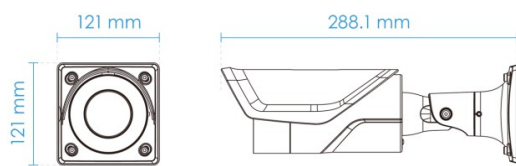

General

Connectors	RJ-45 cable connector for 10/100Mbps Network/PoE connection Audio input Audio output AC 24V power input DC 12V power input Digital input *2 Digital output *2 BNC output
LED Indicator	System power and status indicator
Power Input	IEEE 802.3af Class 0 PoE, DC 12V, AC 24V (Simultaneous Power Redundancy Supported)
Power Consumption	PoE: Max. 12.95/7.86 W (IR on/off) DC 12V: Max. 10.8/5.8 W (IR on/off) AC 24V: Max. 12.5/7.5 W (IR on/off)
Dimensions	IB9365-HT-A (4-9 mm): Ø 121 x 121 x 352.1 mm (w/ junction box) Ø 121 x 121 x 288.1 mm (w/o junction box) IB9365-HT-A (12-40mm): Ø 121 x 121 x 368.9 mm (w/ junction box) Ø 121 x 121 x 305.9 mm (w/o junction box)
Weight	IB9365-HT-A (4-9mm): 1.3 kg IB9365-HT-A (12-40 mm): 2.0 kg
Certifications	EMC: CE (EN 55032 Class A, EN 55024, EN 50121-4), FCC (FCC Part 15 Subpart B Class A), RCM (AS/NZS CISPR 32 Class A), VCCI (VCCI-CISPR 32 Class A); Safety: UL (UL 62368-1), CB (IEC/EN 62368-1, IEC/EN 60950-22, IEC/EN 62471); Environment: IK10 (IEC 62262), IP66/67 (IEC 60529); IA: BIS (IS 13252) for IB9365-HT-A (4-9mm/12-40mm) *IK10 (Metal Housing)
Operating Temperature	Starting Temperature: -10°C ~ 50°C (14°F ~ 122°F) Working Temperature: -30°C ~ 60°C (-22°F ~ 140°F) (IR off) -30°C ~ 50°C (-22°F ~ 122°F) (IR on)
Humidity	98%
Warranty	36 months

Dimensions

IB9365-HT/EHT-A(4-9mm)

w/ junction box

w/o junction box

IB9365-HT-A(12-40mm)

w/ junction box

w/o junction box

Compatible Accessories