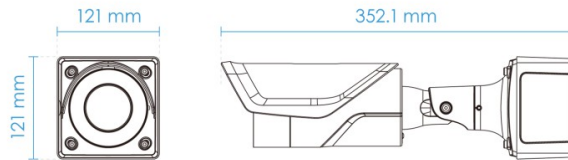

General

Connectors	RJ-45 cable connector for 10/100Mbps Network/PoE connection Audio input Audio output AC 24V power input DC 12V power input Digital input *2 Digital output *2 BNC output
LED Indicator	System power and status indicator
Power Input	IEEE 802.3af Class 0 PoE, DC 12V, AC 24V (Simultaneous Power Redundancy Supported)
Power Consumption	PoE: Max. 12.95/7.86 W (IR on/off) DC 12V: Max. 10.8/5.8 W (IR on/off) AC 24V: Max. 12.5/7.5 W (IR on/off)
Dimensions	IB9365-HT-A (4-9 mm): Ø 121 x 121 x 352.1 mm (w/ junction box) Ø 121 x 121 x 288.1 mm (w/o junction box) IB9365-HT-A (12-40mm): Ø 121 x 121 x 368.9 mm (w/ junction box) Ø 121 x 121 x 305.9 mm (w/o junction box)
Weight	IB9365-HT-A (4-9mm): 1.3 kg IB9365-HT-A (12-40 mm): 2.0 kg
Certifications	EMC: CE (EN 55032 Class A, EN 55024, EN 50121-4), FCC (FCC Part 15 Subpart B Class A), RCM (AS/NZS CISPR 32 Class A), VCCI (VCCI-CISPR 32 Class A); Safety: UL (UL 62368-1), CB (IEC/EN 62368-1, IEC/EN 60950-22, IEC/EN 62471); Environment: IK10 (IEC 62262), IP66/67 (IEC 60529); IA: BIS (IS 13252) for IB9365-HT-A (4-9mm/12-40mm) *IK10 (Metal Housing)
Operating Temperature	Starting Temperature: -10°C ~ 50°C (14°F ~ 122°F) Working Temperature: -30°C ~ 60°C (-22°F ~ 140°F) (IR off) -30°C ~ 50°C (-22°F ~ 122°F) (IR on)
Humidity	98%
Warranty	36 months

Dimensions

IB9365-HT/EHT-A(4-9mm)

w/ junction box

w/o junction box

IB9365-HT-A(12-40mm)

w/ junction box

w/o junction box

Compatible Accessories