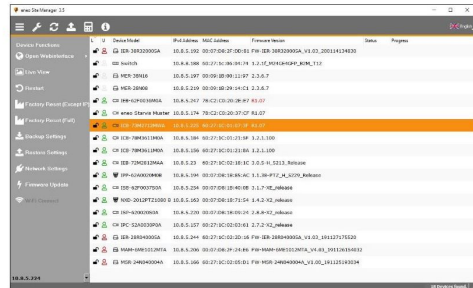

## Optionele accessoires

AK-21

DOME-WB7

eneo INSight Installation Tool

eneo Site Manager